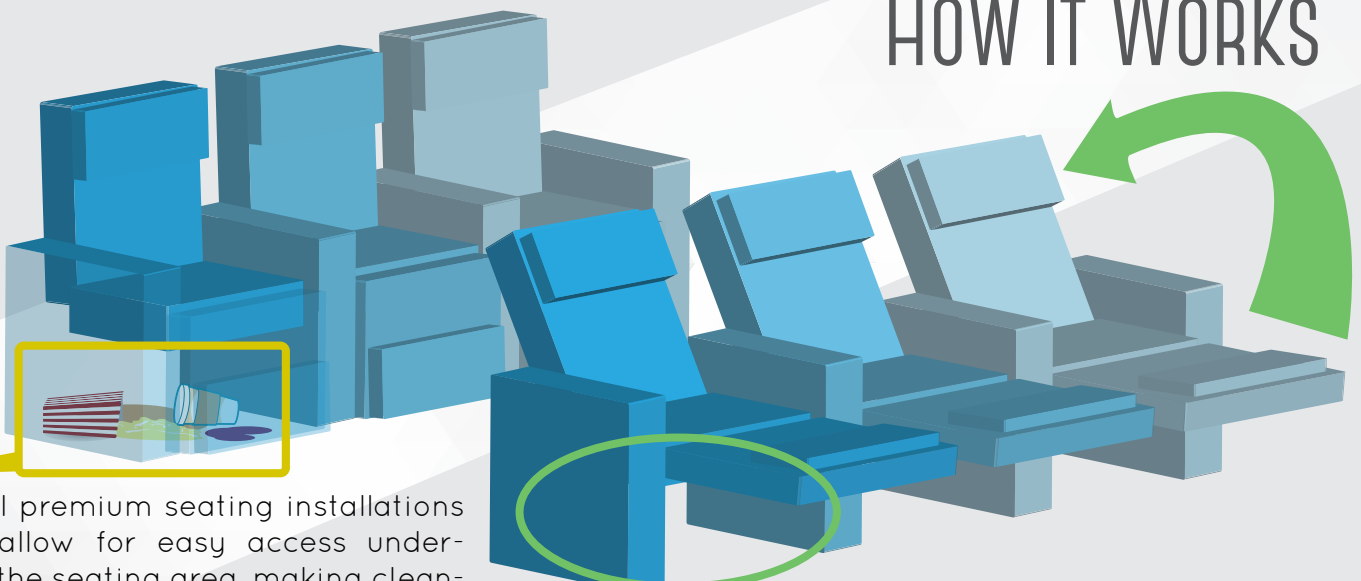

Cut the time. Clear the mess.

We can help.

presenting

THEATERLINK

by PostHaste Design

Hidden in an average 'clean' theater.

BENEFITS

- Cleaner theaters
- Reduces cleaning time
- Seats are always closed and ready for the next showing
- Saves \$47.45 per year in labor costs

COST

- \$37 per chair (1 motor per chair)
- \$549 per theater
- \$42.49 average cost per chair

HOW IT WORKS

! Typical premium seating installations don't allow for easy access underneath the seating area, making cleaning difficult and time-consuming.

✓ TheaterLink opens all of your chairs with the turn of a key, allowing easier access and cleaning of your seating area with a fraction of the effort and time.

HUB MODULE

- Fits standard 2-gang wall box
- Tamper-resistant key operation
- Easy installation
- Standardized keys for all theaters

EASY INSTALL,
EASY OPERATION.

CHAIR CONTROL

- Easy, one-touch syncing
- Easy to install
- Installation available
- One device controls two chairs
- Mounts out of sight
- Models compatible with all seat manufacturers